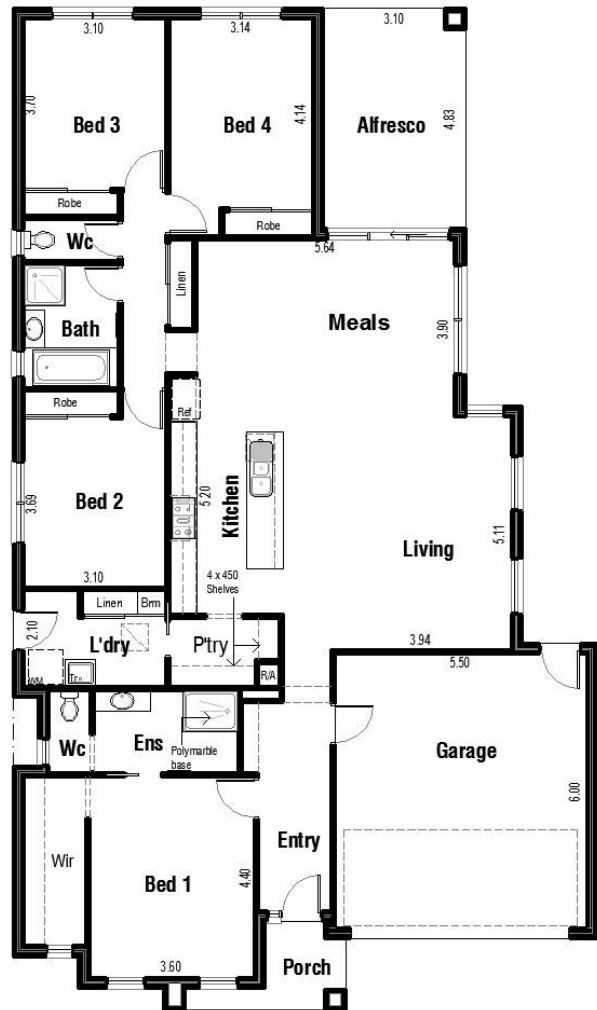

Images for illustration purposes only and may include examples of upgrade options along with landscaping, blinds and Décor light fittings. Site costs need to be confirmed with Orion Homes sales representative if they are fixed or an allowance has been made. Design guidelines are included however subject to developer's final approval. Pricing may vary subject to land availability.

DELUXE INCLUSIONS ARE JUST THE START